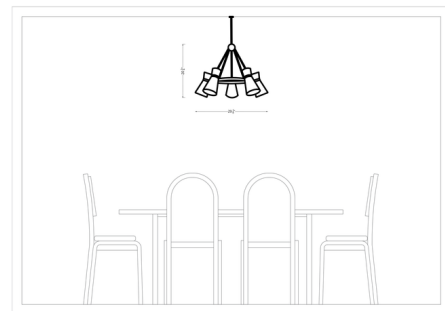

Description

The Clark Chandelier brings a clean tailored look to your interior space. Slim cone shaped linen fabric shades are lightly cinched with a metal band. Available with Incandescent and LED lamp options. Canopy: 5 inch diameter. LED option is Title 24 Compliant.

Shown in midnight black / white linen

Specifications

COLOR White Linen
BODY FINISH Midnight Black
WATTAGE 300W
DIMMER Standard 120V
DIMENSIONS 29.13"W x 20.75"H
BULB NOT INCLUDED 5 x A19/Medium (E26)/60W/120V Incandescent
COUNTRY OF ORIGIN China

Technical Information

PRODUCT DIMENSIONS Downrods: One 6" and Three 12" Included

CLICK TO VIEW PRODUCT

Notes: