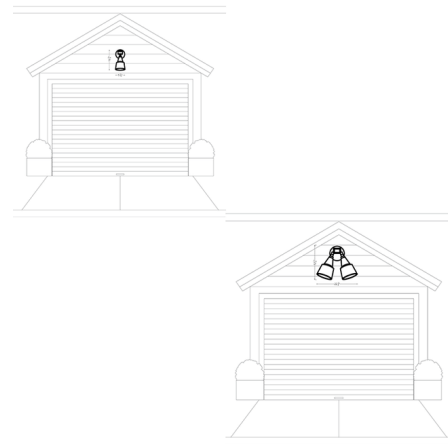

Lightology

lightology.com
866-954-4489
06-30-26

Project: _____
Company: _____
Location: _____ Fixture Type: _____
SPEC #: **SGL1067035**
Approved On: _____ Approved By: _____

Outdoor Flood Light with Motion Sensor/Photocell By Generation Lighting

Description

The Outdoor Flood Light with Motion Sensor and Photocell brings a clean look to your exterior space. The adjustable heads provide a wide path off light that can be directed where you need it most. Includes a photocell to save electricity by turning the light off during the day or when your location is properly illuminated. Adjust motion sensitivity from 10 to 60 feet distance, with a 1 to 10 minute timer, and a 180 degree detection range. LED option is Title 24 Compliant.

Shown in black

Specifications

COLOR	N/A
BODY FINISH	Black
WATTAGE	120W
DIMMER	Standard 120V
DIMENSIONS	5.69"W x 12.25"H x 11.5"D
BULB NOT INCLUDED	1 x BR40/Medium (E26)/120W/120V Incandescent
COUNTRY OF ORIGIN	China