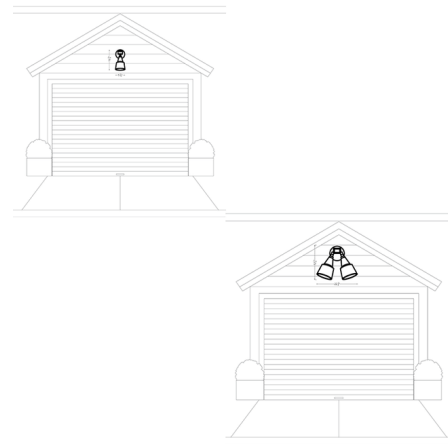

## Outdoor Flood Light with Motion Sensor/Photocell By Generation Lighting

### Description

The Outdoor Flood Light with Motion Sensor and Photocell brings a clean look to your exterior space. The adjustable heads provide a wide path off light that can be directed where you need it most. Includes a photocell to save electricity by turning the light off during the day or when your location is properly illuminated. Adjust motion sensitivity from 10 to 60 feet distance, with a 1 to 10 minute timer, and a 180 degree detection range. LED option is Title 24 Compliant.