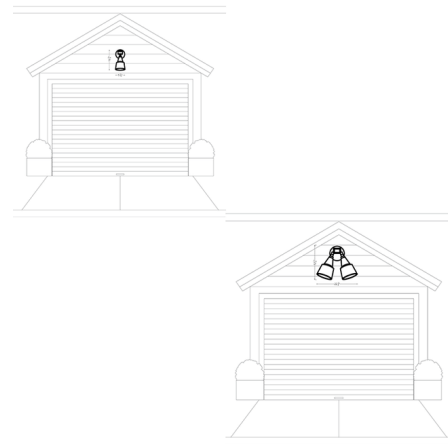

Lightology

lightology.com
866-954-4489
05-25-26

Project: _____
Company: _____
Location: _____ Fixture Type: _____
SPEC #: **SGL1067037**
Approved On: _____ Approved By: _____

Outdoor Flood Light with Motion Sensor/Photocell By Generation Lighting

Description

The Outdoor Flood Light with Motion Sensor and Photocell brings a clean look to your exterior space. The adjustable heads provide a wide path off light that can be directed where you need it most. Includes a photocell to save electricity by turning the light off during the day or when your location is properly illuminated. Adjust motion sensitivity from 10 to 60 feet distance, with a 1 to 10 minute timer, and a 180 degree detection range. LED option is Title 24 Compliant.

Shown in antique bronze

Specifications

COLOR	N/A
BODY FINISH	Antique Bronze
WATTAGE	120W
DIMMER	Standard 120V
DIMENSIONS	5.69"W x 12.25"H x 11.5"D
BULB NOT INCLUDED	1 x BR40/Medium (E26)/120W/120V Incandescent
COUNTRY OF ORIGIN	China