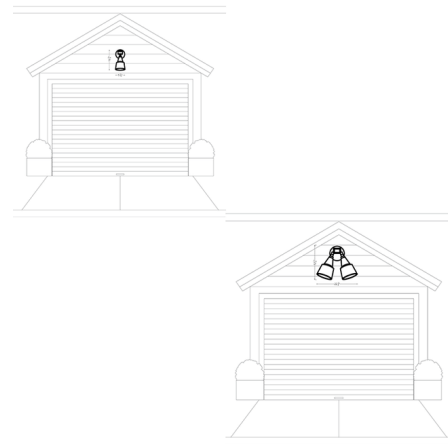

Lightology

lightology.com
866-954-4489
05-24-26

Project: _____
Company: _____
Location: _____ Fixture Type: _____
SPEC #: **SGL1067041**
Approved On: _____ Approved By: _____

Outdoor Flood Light with Motion Sensor/Photocell By Generation Lighting

Description

The Outdoor Flood Light with Motion Sensor and Photocell brings a clean look to your exterior space. The adjustable heads provide a wide path off light that can be directed where you need it most. Includes a photocell to save electricity by turning the light off during the day or when your location is properly illuminated. Adjust motion sensitivity from 10 to 60 feet distance, with a 1 to 10 minute timer, and a 180 degree detection range. LED option is Title 24 Compliant.

Shown in black

Specifications

COLOR	N/A
BODY FINISH	Black
WATTAGE	240W
DIMMER	Standard 120V
DIMENSIONS	22.5"W x 12.5"H x 11.5"D
BULB NOT INCLUDED	2 x BR40/Medium (E26)/120W/120V Incandescent
COUNTRY OF ORIGIN	China