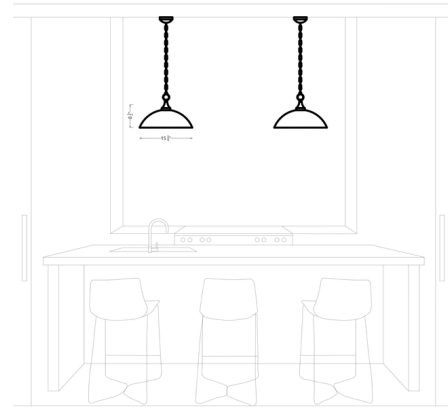

Description

The Geary Dome Pendant brings a clean classic look to your interior space. The glass dome shaped diffuser casts a warm inviting glow across your room. Canopy: 5 inch diameter.

Shown in bronze / satin etched

Specifications

COLOR Satin Etched
BODY FINISH Bronze
WATTAGE 100W
DIMMER Standard 120V
DIMENSIONS 15.75"W x 8.5"H
BULB NOT INCLUDED 1 x A19/Medium (E26)/100W/120V Incandescent
COUNTRY OF ORIGIN China

Technical Information

PRODUCT DIMENSIONS Adjustable Chain Length: 72"

CLICK TO VIEW PRODUCT

Notes: