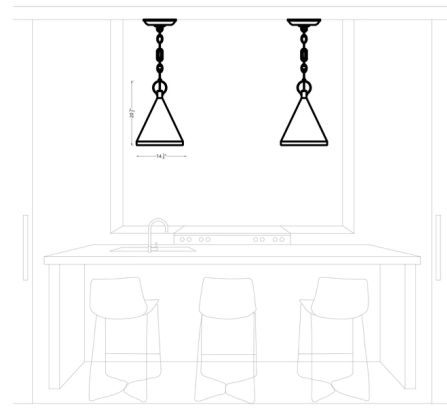

Description

The Lyon Pendant brings hints of industrialism to your interior space. The tapered cone shaped shade has a decorative circular accent, that adds charm to your room. Available with Incandescent or LED lamp options. LED option is Title 24 Compliant. Mounting hardware included for use on sloped ceilings.

Shown in midnight black / midnight black

Specifications

COLOR	Midnight Black
BODY FINISH	Midnight Black
WATTAGE	75W
DIMMER	Standard 120V
DIMENSIONS	14.25"W x 20.5"H
BULB NOT INCLUDED	1 x A19/Medium (E26)/75W/120V Incandescent
COUNTRY OF ORIGIN	China