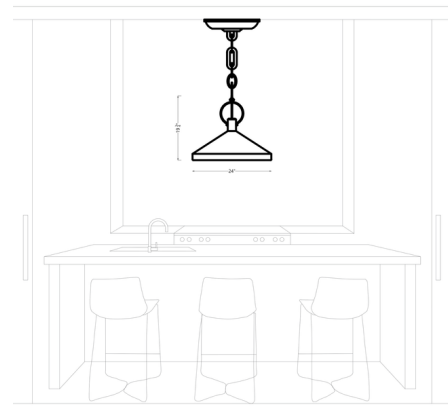

### Description

The Lyon Wide Pendant brings hints of industrialism to your interior space. The funnel shaped shade has a decorative circular accent, that adds charm to your room. Available with Incandescent or LED lamp options. LED option is Title 24 Compliant. Mounting hardware included for use on sloped ceilings.

### Specifications

COLOR	Matte White
BODY FINISH	Midnight Black
WATTAGE	75W
DIMMER	Standard 120V
DIMENSIONS	24"W x 19.75"H
BULB NOT INCLUDED	1 x A19/Medium (E26)/75W/120V Incandescent
COUNTRY OF ORIGIN	China