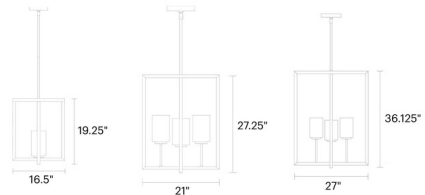

By Generation Lighting

Description

The Mitte Pendant brings a clean decorative look to your interior space. The visible bulbs add a hint of industrialism to your room. Available in three sizes. Sloped ceiling mounting hardware included.

Shown in midnight black / clear

Specifications

COLOR Clear
BODY FINISH Midnight Black
WATTAGE 75W
DIMMER Standard 120V
DIMENSIONS 16.5\"W x 19.25\"H
BULB NOT INCLUDED 1 x Edison ST-Shape/Medium (E26)/75W/120V Incandescent
OTHER BULB OPTIONS 1 x Edison ST-Shape/Medium (E26)/120V LED
COUNTRY OF ORIGIN China

Technical Information

PRODUCT DIMENSIONS Downrods: One 6\" and Four 12\" Included

CLICK TO VIEW PRODUCT

Notes: