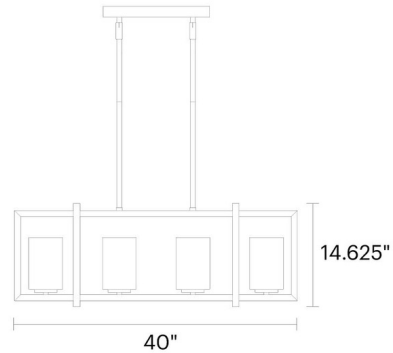

Description

The Mitte Island Pendant brings a clean decorative look to your interior space. The visible bulbs add a hint of industrialism to your room.

Specifications

COLOR Clear
BODY FINISH Midnight Black
WATTAGE 300W
DIMMER Standard 120V
DIMENSIONS 40"L x 12"W x 14.63"H
BULB NOT INCLUDED 4 x Edison ST-Shape/Medium (E26)/75W/120V Incandescent
OTHER BULB OPTIONS 4 x Edison ST-Shape/Medium (E26)/120V LED
COUNTRY OF ORIGIN China

Technical Information

PRODUCT DIMENSIONS Downrods: Two 6" and Eight 12" Included

Shown in midnight black / clear

CLICK TO VIEW PRODUCT

Notes: