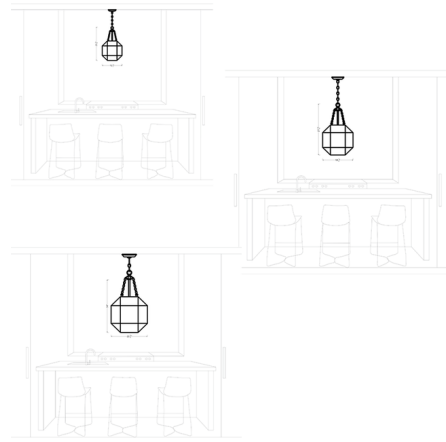

Shown in brushed nickel / clear

Specifications

COLOR . . . . . Clear
BODY FINISH . . . . . Brushed Nickel
WATTAGE 180W
DIMMER . . . . . Standard 120V
DIMENSIONS . . . . . 13.5"W x 23.25"H
BULB NOT INCLUDED . . . . . 3 x B10/Candelabra (E12)/60W/120V Incandescent
COUNTRY OF ORIGIN . . . . . China

CLICK TO VIEW PRODUCT

Notes: