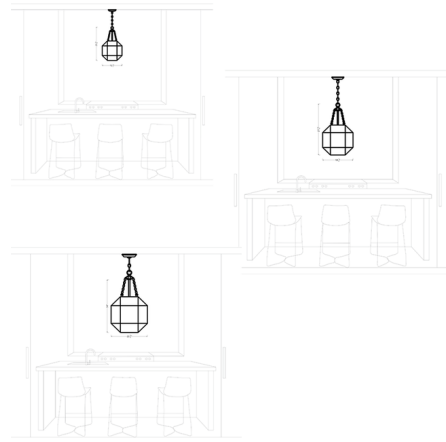

## Morrison Pendant By Visual Comfort Studio

### Description

The Morrison Pendant brings a clean tailored look to your interior space. The clean steel frame and geometric glass adds a decorative element to your room. Available with Incandescent or LED lamp options. LED option is Title 24 Compliant.

### Specifications

COLOR . . . . . Clear  
BODY FINISH . . . . . Brushed Nickel  
WATTAGE . . . . . 180W  
DIMMER . . . . . Standard 120V  
DIMENSIONS . . . . . 13.5"W x 23.25"H  
BULB NOT INCLUDED . . . . . 3 x B10/Candelabra (E12)/60W/120V Incandescent  
COUNTRY OF ORIGIN . . . . . China