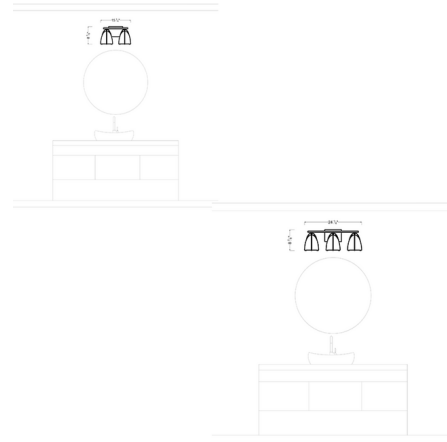

Description

The Norman Bathroom Vanity Light brings a clean tailored look to your interior space. The dome shaped shade is accented with contrasting steel that adds an industrial beauty with warm shadows across your room. LED option is Title 24 Compliant.

Specifications

COLOR Matte White
BODY FINISH Satin Brass
WATTAGE 150W
DIMMER Standard 120V
DIMENSIONS 15"W x 8.88"H x 7.75"D
BULB NOT INCLUDED 2 x A19/Medium (E26)/75W/120V Incandescent
COUNTRY OF ORIGIN China

Technical Information

PRODUCT DIMENSIONS Backplate: 7" x 5" rect.

Notes:

Shown in satin brass / matte white

CLICK TO VIEW PRODUCT