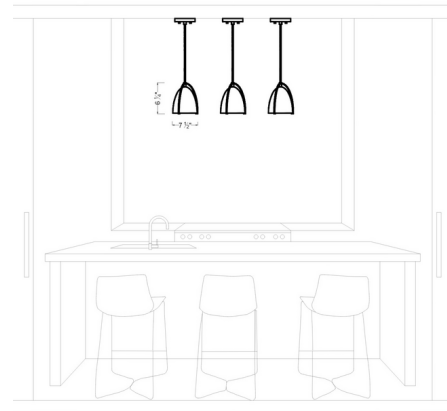

Shown in satin brass / matte white

Specifications

COLOR . . . . . Matte White
BODY FINISH . . . . . Satin Brass
WATTAGE 60W
DIMMER . . . . . Standard 120V
DIMENSIONS . . . . . 6.25\"W x 7.5\"H
BULB NOT INCLUDED . . . . . 1 x A19/Medium (E26)/60W/120V Incandescent
COUNTRY OF ORIGIN . . . . . China

Technical Information

PRODUCT DIMENSIONS . . . . . Adjustable Black Cable Length: 72"

CLICK TO VIEW PRODUCT

Notes: