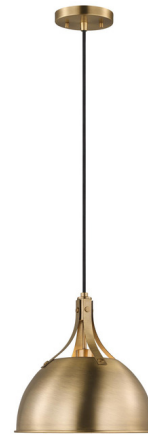

Lightology

lightology.com
866-954-4489
07-06-26

Project: _____
Company: _____
Location: _____ Fixture Type: _____
SPEC #: **VCS1067256**
Approved On: _____ Approved By: _____

Rockland Pendant By Visual Comfort Studio

Description

The Rockland Pendant brings hints of industrialism to your interior space. The dome shaped shade is held by a claw like piece, allowing light to peek out from above the fixture and well as casting a warm glow below. Available with Incandescent or LED lamp options. LED option is Title 24 Compliant. Mounting hardware included for use on flat, slope, vaulted or cathedral ceilings.

Specifications

COLOR	N/A
BODY FINISH	Satin Brass
WATTAGE	9.3W
DIMMER	Standard 120V
DIMENSIONS	11.75"W x 11.88"H
BULB INCLUDED	1 x A19/Medium (E26)/9.3W/120V LED
COUNTRY OF ORIGIN	China

Technical Information

COLOR RENDERING	90 CRI
LAMP COLOR	3000K
LUMENS/WATT	86.02
LUMINOUS FLUX	800 lumens

Shown in satin brass

CLICK TO VIEW PRODUCT

Notes: