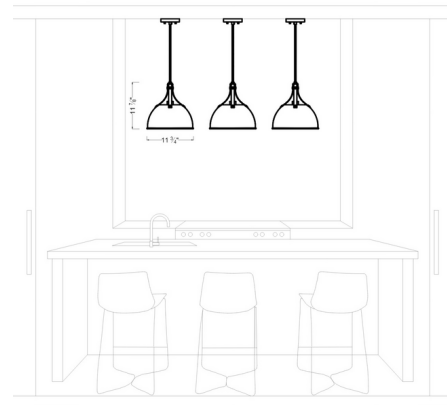

Shown in satin brass