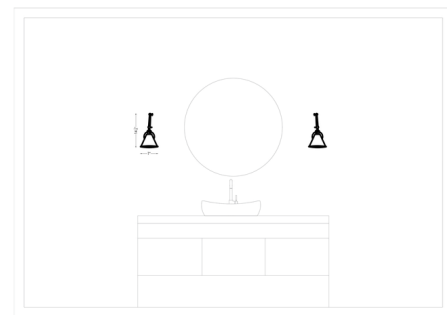

Lightology

lightology.com
866-954-4489
06-30-26

Project: _____

Company: _____

Location: _____ Fixture Type: _____

SPEC #: **VCS1067266**

Approved On: _____ Approved By: _____

Salem Double Arm Wall Sconce By Visual Comfort Studio

Description

The Salem Double Arm Wall Sconce brings a clean industrial look to your interior space. Features two independently adjustable arms for rotatable lighting, right where you need it. On/Off switch is located on the lamp socket. Available with Incandescent or LED lamp options. LED lamp option is Title 24 Compliant.

Shown in midnight black

Specifications

COLOR	N/A
BODY FINISH	Midnight Black
WATTAGE	75W
DIMMER	N/A
DIMENSIONS	7"W x 14.25"H x 15.38"D
BULB NOT INCLUDED	1 x A19/Medium (E26)/75W/120V Incandescent
COUNTRY OF ORIGIN	China