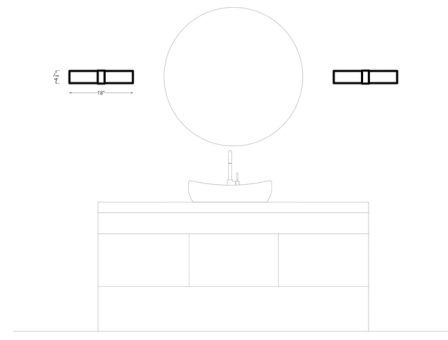

Lightology

lightology.com
866-954-4489
05-18-26

Project: _____

Company: _____

Location: _____ Fixture Type: _____

SPEC #: **SGL1067306**

Approved On: _____ Approved By: _____

Vandevanter Bathroom Vanity Light By Generation Lighting

Description

The Vandevanter Bathroom Vanity Light is uber-sleek and modern. Suitable for many spaces and decors. Featuring clean lines and a contemporary profile. Can be hung vertically or horizontally.

Specifications

COLOR . . . . . White
BODY FINISH . . . . . Brushed Nickel
WATTAGE 14W
DIMMER . . . . . Low Voltage Electronic
DIMENSIONS . . . . . 18"W x 4.25"H x 5"D
INTEGRATED LED MODULE . . . . . 1 x LED/14W/120V LED
COUNTRY OF ORIGIN . . . . . China

Technical Information

LAMP LIFE . . . . . 50000 hours
COLOR RENDERING . . . . . 90 CRI
LAMP COLOR 2700K
LUMENS/WATT 96.43
LUMINOUS FLUX . . . . . 1350 lumens

Shown in brushed nickel / white

CLICK TO VIEW PRODUCT

Notes: