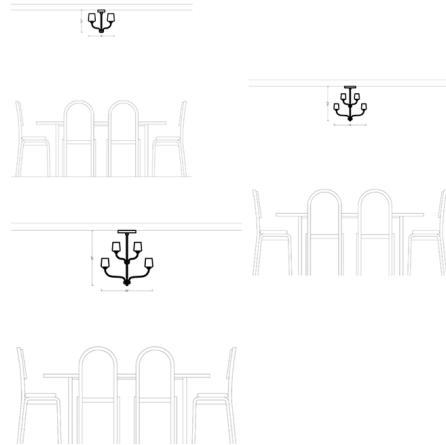

## Windom Chandelier By Generation Lighting

### Description

The Windom Chandelier brings a crisp clean look to your interior space. The decorative mouth blown glass shades, with natural variations, are complemented by the curved steel arms.

Shown in brushed nickel / etched white

### Specifications

COLOR	Etched White
BODY FINISH	Brushed Nickel
WATTAGE	225W
DIMMER	Standard 120V
DIMENSIONS	18"W x 16.5"H
BULB NOT INCLUDED	3 x A19/Medium (E26)/75W/120V Incandescent
COUNTRY OF ORIGIN	China