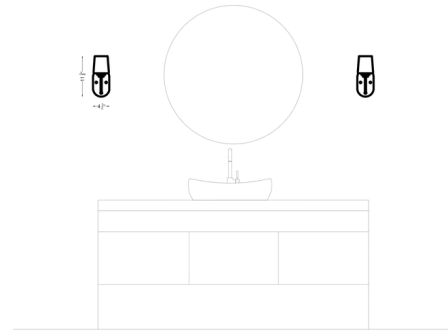

Lightology

lightology.com
866-954-4489
04-24-26

Project: _____

Company: _____

Location: _____ Fixture Type: _____

SPEC #: **SGL1067373**

Approved On: _____ Approved By: _____

Windom Wall Sconce By Generation Lighting

Description

The Windom Wall Sconce brings a crisp clean look to your interior space. The decorative mouth blown glass, with natural variations, is complemented by the curved steel arm. May be mounted with the glass in the up or down position.

Shown in bronze / etched white

Specifications

COLOR Etched White
BODY FINISH Bronze
WATTAGE 75W
DIMMER Standard 120V
DIMENSIONS 4.5"W x 11.38"H x 6.63"D
BULB NOT INCLUDED 1 x A19/Medium (E26)/75W/120V Incandescent
COUNTRY OF ORIGIN China