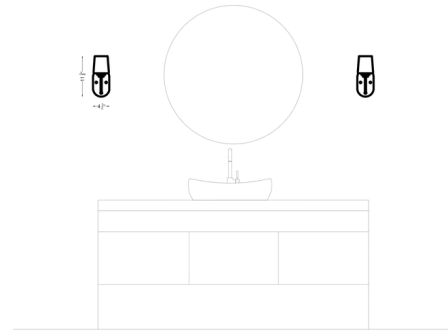

Lightology

lightology.com
866-954-4489
07-03-26

Project: _____

Company: _____

Location: _____ Fixture Type: _____

SPEC #: **SGL1067373**

Approved On: _____ Approved By: _____

Windom Wall Sconce By Generation Lighting

Description

The Windom Wall Sconce brings a crisp clean look to your interior space. The decorative mouth blown glass, with natural variations, is complemented by the curved steel arm. May be mounted with the glass in the up or down position.

Shown in bronze / etched white

Specifications

COLOR Etched White
BODY FINISH Bronze
WATTAGE 75W
DIMMER Standard 120V
DIMENSIONS 4.5"W x 11.38"H x 6.63"D
BULB NOT INCLUDED 1 x A19/Medium (E26)/75W/120V Incandescent
COUNTRY OF ORIGIN China