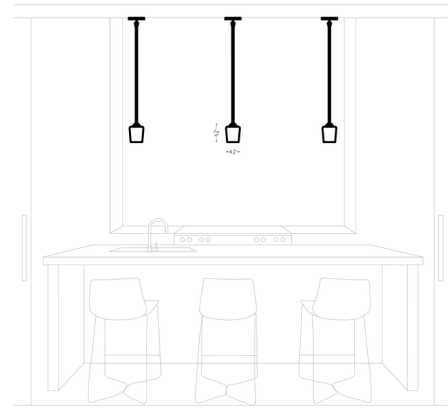

### Description

The Windom Mini Pendant brings a crisp clean look to your interior space. The decorative mouth blown glass, with natural variations, is complemented by the curved steel arm. Mounting hardware included for use on flat, slope, vaulted or cathedral ceilings.

### Specifications

COLOR . . . . . Etched White  
BODY FINISH . . . . . Midnight Black  
WATTAGE . . . . . 75W  
DIMMER . . . . . Standard 120V  
DIMENSIONS . . . . . 4.25"W x 5.88"H  
BULB NOT INCLUDED . . . . . 1 x A19/Medium (E26)/75W/120V Incandescent  
COUNTRY OF ORIGIN . . . . . China

### Technical Information

PRODUCT DIMENSIONS . . . . . Downrods: One 6" and Three 12" Included

CLICK TO VIEW PRODUCT

Notes: