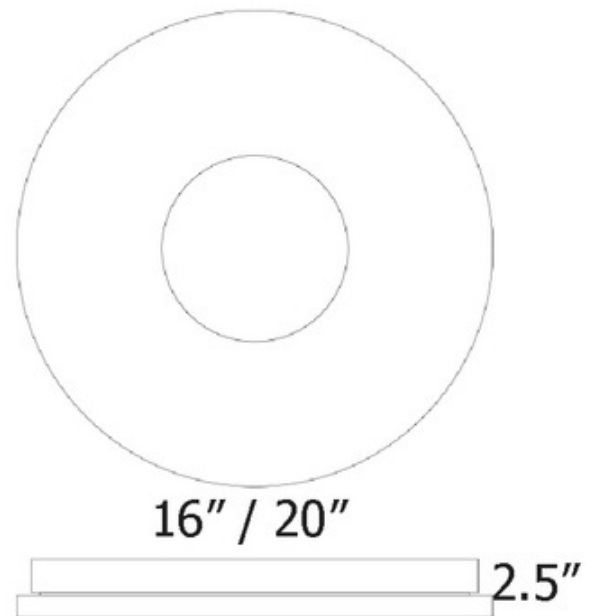

Shown in: Brushed Nickel / Ebony Wood

SHADE COLOR	Ebony Wood
BODY FINISH	Brushed Nickel
WATTAGE	26W
DIMMER	Low Voltage Electronic
DIMENSIONS	16"W x 2.5"H
LAMP	1 x LED/26W/120-277V LED

Technical Information

LUMINOUS FLUX	2000 lumens
LUMENS/WATT	76.92
LAMP COLOR	3000 K

ITEM NUMBER

SEA1067645

COMPANY	PROJECT	FIXTURE TYPE	APPROVED BY	DATE