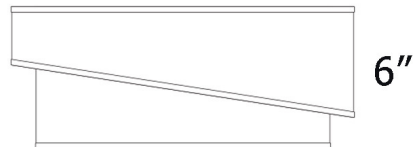

Description

The Half Twist Ceiling Flush Light adds a clean decorative touch to your interior space. The central White shade is surrounded by an oblique shade in a variety of colors. Available in six sizes.

Shown in brushed nickel / taffeta ecru

12" / 14" / 16"
18" / 20" / 24"

Specifications

COLOR Taffeta Ecru
BODY FINISH Brushed Nickel
WATTAGE 20W
DIMMER Low Voltage Electronic
DIMENSIONS 12"W x 6"H
INTEGRATED LED MODULE 1 x LED/20W/120-277V LED