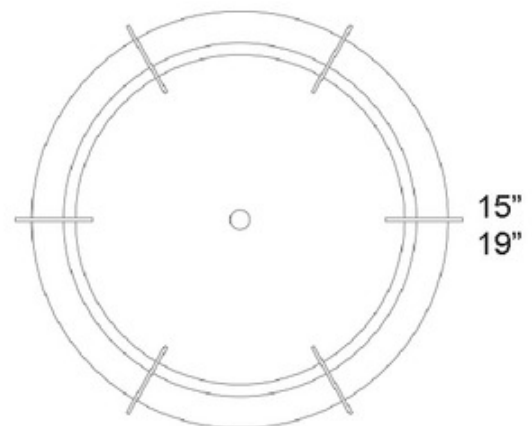

**BRAND**

Seascape

**DESCRIPTION**

The Truman Ceiling Flush Light adds a clean decorative touch to your interior space. Dual shades, in a variety of colors are complemented by wood accents and has a central acrylic diffuser to soften the light. Available in two sizes.

*Shown in: Ebony / Linen Oatmeal*

<b>SHADE COLOR</b>	Linen Oatmeal
<b>BODY FINISH</b>	Ebony
<b>WATTAGE</b>	20W
<b>DIMMER</b>	Low Voltage Electronic
<b>DIMENSIONS</b>	15"W x 4.5"H
<b>INTEGRATED LED MODULE</b>	
<b>LAMP</b>	1 x LED/20W/120-277V LED

*Technical Information*

<b>LUMINOUS FLUX</b>	2200 lumens
<b>LUMENS/WATT</b>	110.00
<b>LAMP COLOR</b>	3000K

**SPEC #** SEA1067942

COMPANY	PROJECT	FIXTURE TYPE	APPROVED BY	DATE