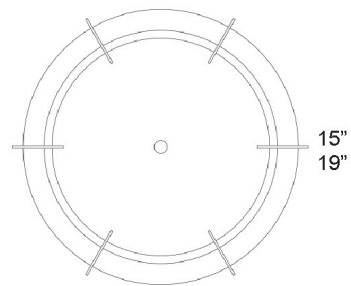

Lightology

lightology.com
866-954-4489
04-25-26

Project: _____

Company: _____

Location: _____ Fixture Type: _____

SPEC #: **SEA1067942**

Approved On: _____ Approved By: _____

Truman Ceiling Light Fixture By Seascape

Description

The Truman Ceiling Flush Light adds a clean decorative touch to your interior space. Dual shades, in a variety of colors are complemented by wood accents and has a central acrylic diffuser to soften the light. Available in two sizes.

Shown in ebony / linen oatmeal

Specifications

COLOR	Linen Oatmeal
BODY FINISH	Ebony
WATTAGE	20W
DIMMER	Low Voltage Electronic
DIMENSIONS	15"W x 4.5"H
INTEGRATED LED MODULE	1 x LED/20W/120-277V LED

Technical Information