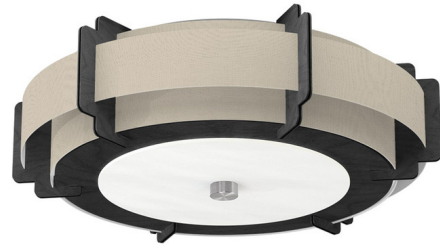

Lightology

lightology.com
866-954-4489
04-25-26

Project: _____

Company: _____

Location: _____ Fixture Type: _____

SPEC #: **SEA1067942**

Approved On: _____ Approved By: _____

Truman Ceiling Light Fixture By Seascape

Description

The Truman Ceiling Flush Light adds a clean decorative touch to your interior space. Dual shades, in a variety of colors are complemented by wood accents and has a central acrylic diffuser to soften the light. Available in two sizes.

Shown in ebony / linen oatmeal

Specifications

COLOR	Linen Oatmeal
BODY FINISH	Ebony
WATTAGE	20W
DIMMER	Low Voltage Electronic
DIMENSIONS	15"W x 4.5"H
INTEGRATED LED MODULE	1 x LED/20W/120-277V LED

Technical Information

LAMP COLOR	3000K
LUMENS/WATT	110.00
LUMINOUS FLUX	2200 lumens

CLICK TO VIEW PRODUCT

Notes: