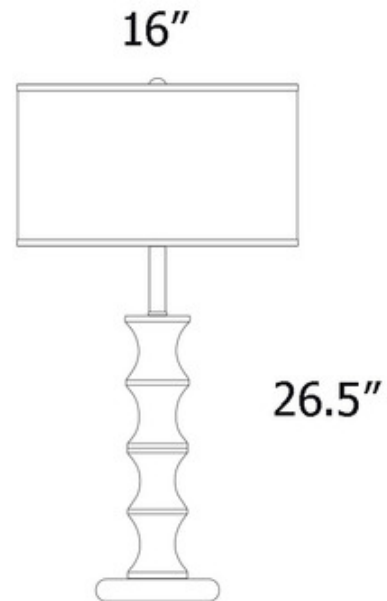

COMPANY

PROJECT

FIXTURE TYPE

APPROVED BY

DATE