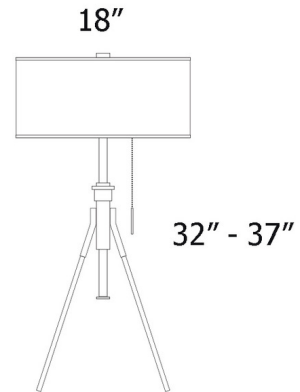

Lightology

lightology.com
866-954-4489
06-30-26

Project: _____
Company: _____
Location: _____ Fixture Type: _____
SPEC #: **SEA1068099**
Approved On: _____ Approved By: _____

Abigail Adjustable Table Lamp By Seascape

Description

The Abigail Adjustable Table Lamp adds a decorative touch to your interior space. The tripod body is adjustable from 32 inches to 37 inches, and is topped with a drum shaped shade in a variety of colors. On/Off pull chain is located on the lamp socket.

Shown in nickel / taffeta toast

Specifications

COLOR	Taffeta Toast
BODY FINISH	Nickel
WATTAGE	150W
DIMMER	N/A
DIMENSIONS	18"W x 32"H
BULB NOT INCLUDED	1 x A19/Medium (E26)/150W/120V Incandescent
OTHER BULB OPTIONS	1 x A19/Medium (E26)/120V LED