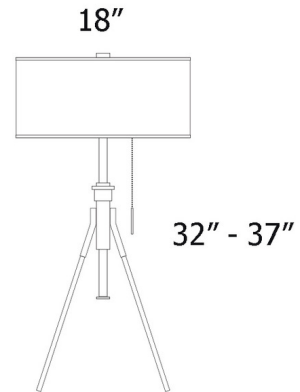

Lightology

lightology.com
866-954-4489
04-22-26

Project: _____
Company: _____
Location: _____ Fixture Type: _____
SPEC #: **SEA1068099**
Approved On: _____ Approved By: _____

Abigail Adjustable Table Lamp By Seascape

Description

The Abigail Adjustable Table Lamp adds a decorative touch to your interior space. The tripod body is adjustable from 32 inches to 37 inches, and is topped with a drum shaped shade in a variety of colors. On/Off pull chain is located on the lamp socket.

Shown in nickel / taffeta toast

Specifications

COLOR	Taffeta Toast
BODY FINISH	Nickel
WATTAGE	150W
DIMMER	N/A
DIMENSIONS	18"W x 32"H
BULB NOT INCLUDED	1 x A19/Medium (E26)/150W/120V Incandescent
OTHER BULB OPTIONS	1 x A19/Medium (E26)/120V LED