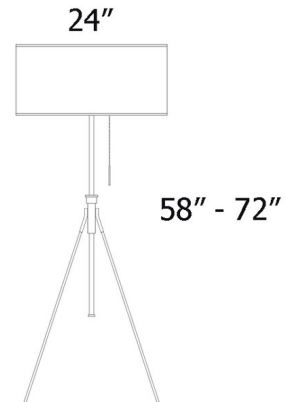

Lightology

lightology.com
866-954-4489
05-12-25

Project: _____

Company: _____

Location: _____ Fixture Type: _____

SPEC #: **SEA1068137**

Approved On: _____ Approved By: _____

Aiden Adjustable Floor Lamp By Seascape

Description

The Aiden Adjustable Floor Lamp adds a decorative touch to your interior space. The tripod body is adjustable from 58 inches to 72 inches, and is topped with a drum shaped shade in a variety of colors. On/Off pull chain is located on the lamp socket.

Shown in nickel / taffeta wine

Specifications

COLOR	Taffeta Wine
BODY FINISH	Nickel
WATTAGE	100W
DIMMER	N/A
DIMENSIONS	24"W x 72"H
BULB NOT INCLUDED	1 x A19/Medium (E26)/100W/120V Incandescent
OTHER BULB OPTIONS	1 x A19/Medium (E26)/120V LED