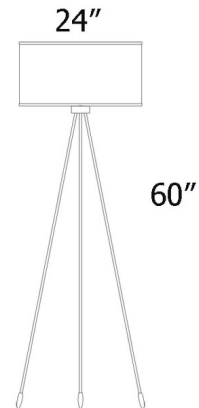

Lightology

lightology.com
866-954-4489
04-17-26

Project: _____

Company: _____

Location: _____ Fixture Type: _____

SPEC #: **SEA1068154**

Approved On: _____ Approved By: _____

Trina Floor Lamp By Seascape

Description

The Trina Floor Lamp adds a decorative touch to your interior space. The tripod body is topped with a drum shaped shade in a variety of colors. On/Off switch is located on the lamp socket.

Shown in brass / taffeta wheat

Specifications

COLOR	Taffeta Wheat
BODY FINISH	Brass
WATTAGE	150W
DIMMER	N/A
DIMENSIONS	24"W x 60"H
BULB NOT INCLUDED	1 x A21/Medium (E26)/150W/120V Incandescent
OTHER BULB OPTIONS	1 x A19/Medium (E26)/120V LED