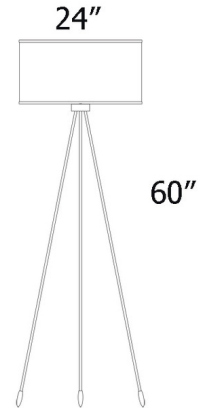

## Trina Floor Lamp By Seascape

### Description

The Trina Floor Lamp adds a decorative touch to your interior space. The tripod body is topped with a drum shaped shade in a variety of colors. On/Off switch is located on the lamp socket.

### Specifications

COLOR	Taffeta Wheat
BODY FINISH	Brass
WATTAGE	150W
DIMMER	N/A
DIMENSIONS	24"W x 60"H
BULB NOT INCLUDED	1 x A21/Medium (E26)/150W/120V Incandescent
OTHER BULB OPTIONS	1 x A19/Medium (E26)/120V LED