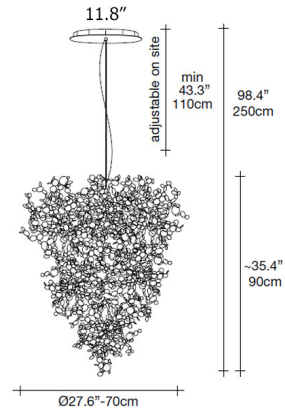

Shown in white / stainless steel

Specifications

COLOR	Stainless Steel
BODY FINISH	White
WATTAGE	25.2W
DIMMER	0-10V
DIMENSIONS	27.6"W x 35.4"H
INTEGRATED LED MODULE	12 x LED/2.1W/120V LED
COUNTRY OF ORIGIN	Italy

Technical Information

LAMP COLOR	3000K
LUMENS/WATT	1,617.14
LUMINOUS FLUX	3396 lumens

CLICK TO VIEW PRODUCT

Notes: