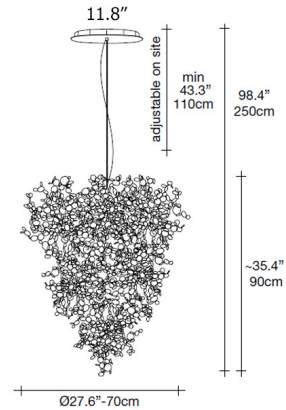

Shown in white / stainless steel

Specifications

COLOR	Stainless Steel
BODY FINISH	White
WATTAGE	25.2W
DIMMER	0-10V
DIMENSIONS	27.6"W x 35.4"H
INTEGRATED LED MODULE	12 x LED/2.1W/120V LED
COUNTRY OF ORIGIN	Italy

Technical Information

LAMP COLOR	3000K
LUMENS/WATT	1,617.14
LUMINOUS FLUX	3396 lumens

CLICK TO VIEW PRODUCT

Notes: