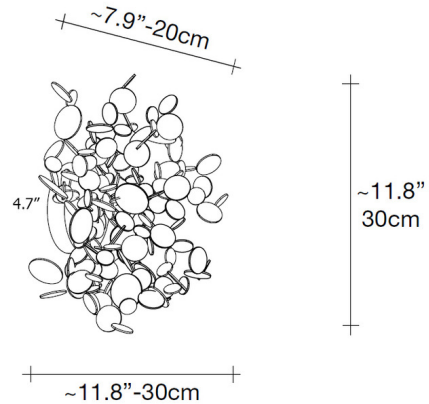

Shown in stainless steel / stainless steel

Specifications

COLOR Stainless Steel
BODY FINISH Stainless Steel
WATTAGE 6W
DIMMER Low Voltage Electronic
DIMENSIONS 11.8\"W x 11.8\"H x 7.9\"D
BULB NOT INCLUDED 3 x JC/G4 (bipin)/2W/12V LED
COUNTRY OF ORIGIN Italy

Technical Information

PRODUCT DIMENSIONS Canopy: 4.7\" diameter

CLICK TO VIEW PRODUCT

Notes: