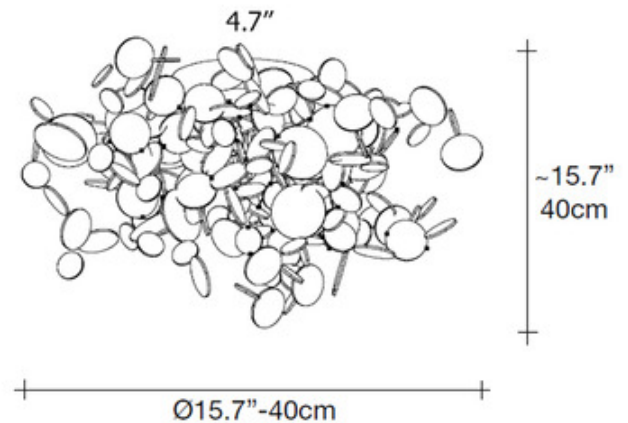

Shown in: Nickel / Stainless Steel

SHADE COLOR	Stainless Steel
BODY FINISH	Nickel
WATTAGE	60W
DIMMER	Low Voltage Electronic
DIMENSIONS	15.7"W x 15.7"H
BULB NOT INCLUDED	
LAMP	3 x JC/G4 (bipin)/20W/12V LED

Technical Information

PRODUCT DIMENSIONS	Canopy: 4.7" diameter
---------------------------	-----------------------

SPEC #

TRZ1068192

COMPANY

PROJECT

FIXTURE TYPE

APPROVED BY