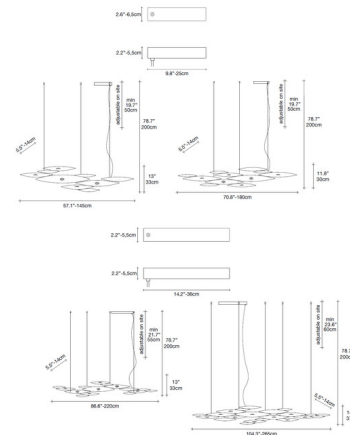

Description

The I Lucci Argenti Linear Suspension is reminiscent of a school of fish swimming through the water. This sculptural piece, creating a whimsical yet modern look, perfect in a variety of styles from minimalist to contemporary. Available in four sizes with 2700K or 3000K color temperatures.

Shown in brushed gold

Specifications

COLOR	N/A
BODY FINISH	Brushed Gold
WATTAGE	31.5W
DIMMER	0-10V
DIMENSIONS	57.1\"L x 5.5\"W x 13\"H
INTEGRATED LED MODULE	7 x LED/4.5W/120V LED
COUNTRY OF ORIGIN	Italy

Technical Information

COLOR RENDERING	90 CRI
LAMP COLOR	2700K
LUMENS/WATT	824.44
LUMINOUS FLUX	3710 lumens

CLICK TO VIEW PRODUCT

Notes: