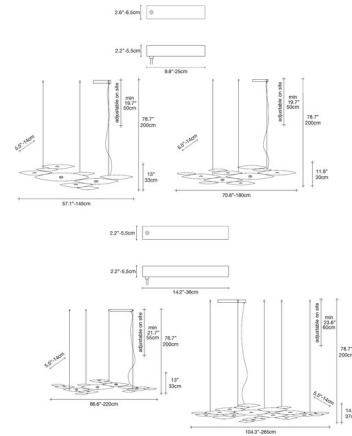

Description

The I Lucci Argenti Linear Suspension is reminiscent of a school of fish swimming through the water. This sculptural piece, creating a whimsical yet modern look, perfect in a variety of styles from minimalist to contemporary. Available in four sizes with 2700K or 3000K color temperatures.

Shown in brushed gold

Specifications

COLOR	N/A
BODY FINISH	Brushed Gold
WATTAGE	36W
DIMMER	0-10V
DIMENSIONS	70.8\"L x 5.5\"W x 11.8\"H
INTEGRATED LED MODULE	8 x LED/4.5W/120V LED
COUNTRY OF ORIGIN	Italy

Technical Information

COLOR RENDERING	90 CRI
LAMP COLOR	2700K
LUMENS/WATT	942.22
LUMINOUS FLUX	4240 lumens

CLICK TO VIEW PRODUCT

Notes: