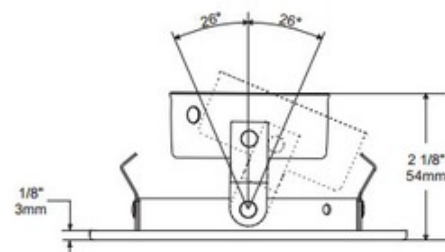

BRAND

Contrast Lighting

DESCRIPTION

S3450D 3.5 Inch Round Low Profile Adjustable Shower Trim is made of plated die-formed steel or powder coat painted finish with frosted lens. Trim finish available in White, Black, Gold Plated 24K, Chrome, Brushed Chrome, Architectural Bronze, Antique Copper, Matte White, Brushed Nickel, Satin Nickel, Metallic Grey or Antique Nickel. See attached manufacturer specification for housing/trim combination options. Lamp options include 12 volt GU5.3 MR16 halogen up to 42 watts, 120 volt PAR16 LED up to 8 watts, 12 volt GU5.3 MR16 LED up to 11.5 watts, and 120 volt GU10 MR16 LED up to 9.8 watts. See housing for dimmer information. UL listed. Suitable for wet locations. 1 year warranty. 3 5/8 inch ceiling cutout. 4.4 inch round x 2.1 inch height. 2.6 inch round aperture. A complete fixture includes a housing and trim, sold separately.

Technical Information

FUNCTION	Shower/Wet Location
CEILING TYPE	Drywall with Trim
APERTURE SHAPE	Round
APERTURE SIZE	2.600"

PRODUCT NUMBER CLT106864

COMPANY	PROJECT	FIXTURE TYPE	APPROVED BY	DATE