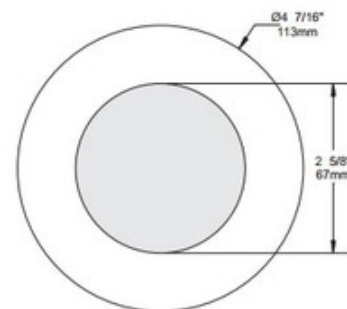

BRAND

Contrast Lighting

DESCRIPTION

S3450D 3.5 Inch Round Low Profile Adjustable Shower Trim is made of plated die-formed steel or powder coat painted finish with frosted lens. Trim finish available in White, Black, Gold Plated 24K, Chrome, Brushed Chrome, Architectural Bronze, Antique Copper, Matte White, Brushed Nickel, Satin Nickel, Metallic Grey or Antique Nickel. See attached manufacturer specification for housing/trim combination options. Lamp options include 12 volt GU5.3 MR16 halogen up to 42 watts, 120 volt PAR16 LED up to 8 watts, 12 volt GU5.3 MR16 LED up to 11.5 watts, and 120 volt GU10 MR16 LED up to 9.8 watts. See housing for dimmer information. UL listed. Suitable for wet locations. 1 year warranty. 3 5/8 inch ceiling cutout. 4.4 inch round x 2.1 inch height. 2.6 inch round aperture. A complete fixture includes a housing and trim, sold separately.

Technical Information

FUNCTION	Shower/Wet Location
CEILING TYPE	Drywall with Trim
APERTURE SHAPE	Round
APERTURE SIZE	2.600"

PRODUCT NUMBER CLT106864

COMPANY	PROJECT	FIXTURE TYPE	APPROVED BY	DATE