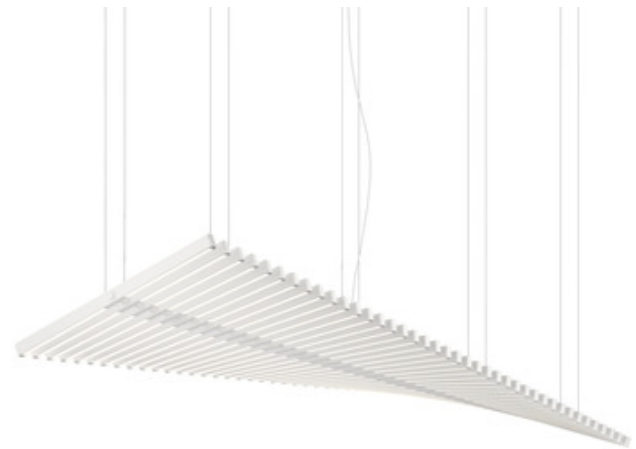

**DESIGNER** Arik Levy  
**BRAND** Vibia

**DESCRIPTION**

The Rhythm Linear Pendant brings both rational and disruptive vibes to your interior space. Polyamide sticks fitted with integrated LED strips rotate independently around a central stem, allowing for a variety of dynamic looks from a neat, flat rectangle to a subtly undulating wave to a chaotic spiral.

Shown in: Off White

<b>SHADE COLOR</b>	N/A
<b>BODY FINISH</b>	Off White
<b>WATTAGE</b>	116W
<b>DIMMER</b>	0-10V
<b>DIMENSIONS</b>	75.5"L x 18.5"W x 157"H
<b>INTEGRATED LED MODULE</b>	
<b>LAMP</b>	40 x LED/2.9W/120-277V LED