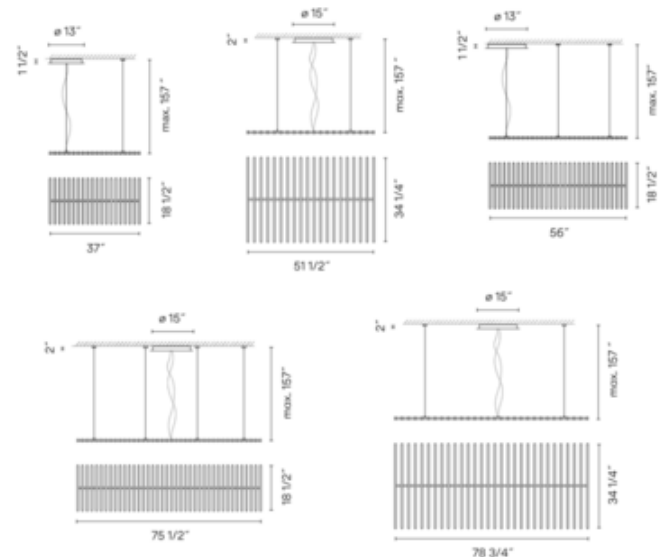

**DESIGNER** Arik Levy  
**BRAND** Vibia

**DESCRIPTION**

The Rhythm Linear Pendant brings both rational and disruptive vibes to your interior space. Polyamide sticks fitted with integrated LED strips rotate independently around a central stem, allowing for a variety of dynamic looks from a neat, flat rectangle to a subtly undulating wave to a chaotic spiral.

Shown in: Off White

<b>SHADE COLOR</b>	N/A
<b>BODY FINISH</b>	Off White
<b>WATTAGE</b>	116W
<b>DIMMER</b>	0-10V
<b>DIMENSIONS</b>	75.5"L x 18.5"W x 157"H
<b>INTEGRATED LED MODULE</b>	
<b>LAMP</b>	40 x LED/2.9W/120-277V LED

*Technical Information*

<b>LUMINOUS FLUX</b>	13840 lumens
<b>LUMENS/WATT</b>	4,772.41
<b>LAMP COLOR</b>	2700K
<b>COLOR RENDERING</b>	80 CRI

**SPEC #** VIB1068719

COMPANY	PROJECT	FIXTURE TYPE	APPROVED BY	DATE