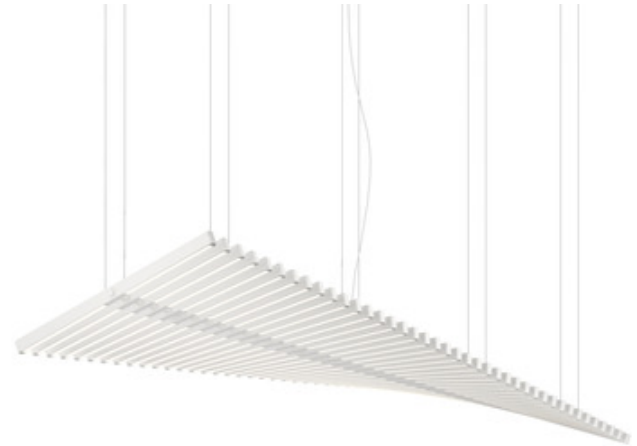

**DESIGNER** Arik Levy  
**BRAND** Vibia

**DESCRIPTION**

The Rhythm Linear Pendant brings both rational and disruptive vibes to your interior space. Polyamide sticks fitted with integrated LED strips rotate independently around a central stem, allowing for a variety of dynamic looks from a neat, flat rectangle to a subtly undulating wave to a chaotic spiral.

Shown in: Off White

<b>SHADE COLOR</b>	N/A
<b>BODY FINISH</b>	Off White
<b>WATTAGE</b>	116W
<b>DIMMER</b>	0-10V
<b>DIMENSIONS</b>	75.5"L x 18.5"W x 157"H
<b>INTEGRATED LED MODULE</b>	
<b>LAMP</b>	40 x LED/2.9W/120-277V LED