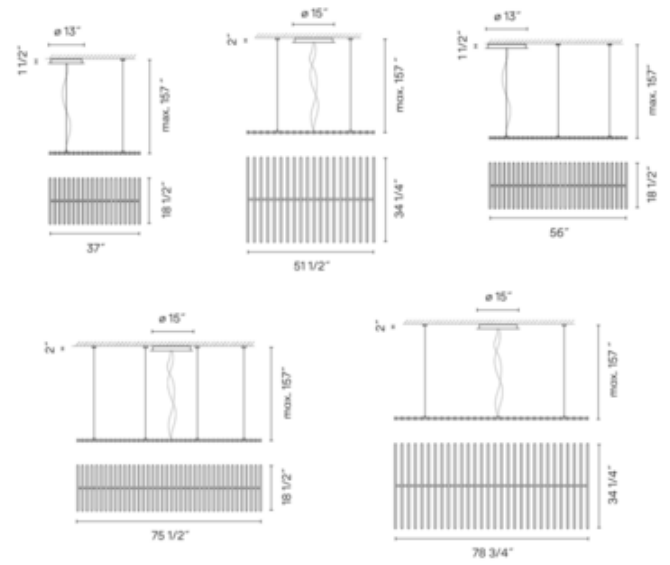

**DESIGNER** Arik Levy  
**BRAND** Vibia

**DESCRIPTION**

The Rhythm Linear Pendant brings both rational and disruptive vibes to your interior space. Polyamide sticks fitted with integrated LED strips rotate independently around a central stem, allowing for a variety of dynamic looks from a neat, flat rectangle to a subtly undulating wave to a chaotic spiral.

Shown in: Off White

<b>SHADE COLOR</b>	N/A
<b>BODY FINISH</b>	Off White
<b>WATTAGE</b>	116W
<b>DIMMER</b>	0-10V
<b>DIMENSIONS</b>	75.5"L x 18.5"W x 157"H
<b>INTEGRATED LED MODULE</b>	
<b>LAMP</b>	40 x LED/2.9W/120-277V LED

*Technical Information*

<b>LUMINOUS FLUX</b>	13840 lumens
<b>LUMENS/WATT</b>	4,772.41
<b>LAMP COLOR</b>	2700K
<b>COLOR RENDERING</b>	80 CRI

**SPEC #** VIB1068719

COMPANY	PROJECT	FIXTURE TYPE	APPROVED BY	DATE