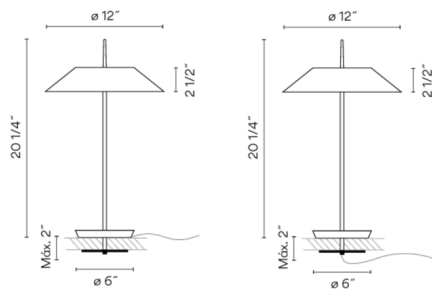

Description

The Mayfair Bolt-Down Table Lamp boasts an update of the classic 18th Century lamp with an innovative approach to aesthetics and technology. The lamp is designed to be bolted down to the tabletop with the power cord extending from the bottom of the lamp through the surface of the table or from the side of the lamp. Dimmable via the optical sensor on the lamp.

Specifications

COLOR	N/A
BODY FINISH	Gold
WATTAGE	15W
DIMMER	Included
DIMENSIONS	12"W x 20.25"H
INTEGRATED LED MODULE	1 x LED/12.6W/120-230V LED
INTEGRATED LED MODULE	1 x LED/2.4W/120-230V LED
COUNTRY OF ORIGIN	Spain

Technical Information

PRODUCT DIMENSIONS	Cord: 96"
COLOR RENDERING	.80 CRI
LAMP COLOR	2700K
LUMENS/WATT	146.11
LUMINOUS FLUX	1841 lumens

Shown in gold

CLICK TO VIEW PRODUCT

Notes: