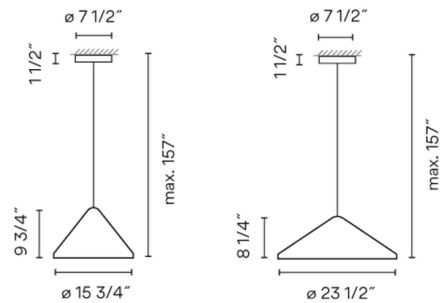

CLICK TO VIEW PRODUCT

Notes: