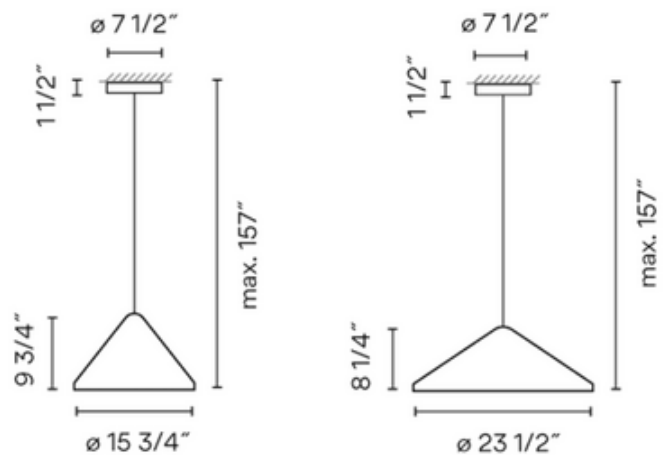

COMPANY

PROJECT

FIXTURE TYPE

APPROVED BY

DATE