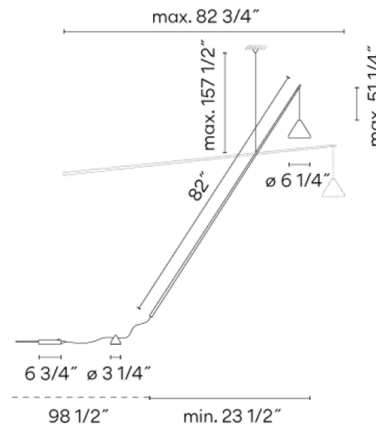

CLICK TO VIEW PRODUCT

Notes: