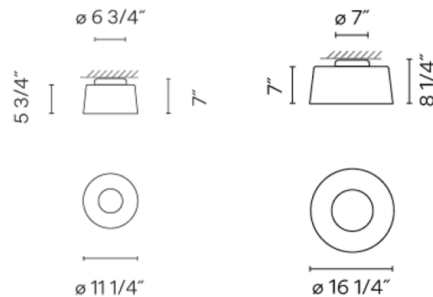

### Description

The Tube Ceiling Light is defined by its clean detailed look, perfect in almost any interior style. The aluminum shade surrounds the LED light source to produce warm, general lighting. Note: The 11 inch diameter fixture is only available in Terra Red or Beige finish.

### Specifications

COLOR . . . . . White  
BODY FINISH . . . . . Grey  
WATTAGE . . . . . 20W  
DIMMER . . . . . 0-10V  
DIMENSIONS . . . . . 16.25"W x 8.25"H x 16.25"D  
INTEGRATED LED MODULE . . . . . 1 x LED/20W/120-277V LED  
COUNTRY OF ORIGIN . . . . . Spain