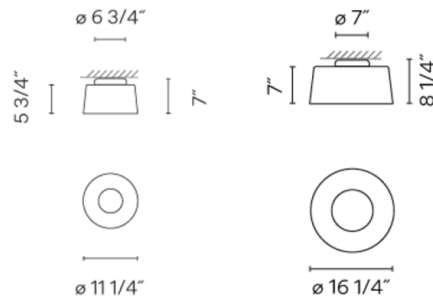

By Vibia

Description

The Tube Ceiling Light is defined by its clean detailed look, perfect in almost any interior style. The aluminum shade surrounds the LED light source to produce warm, general lighting. Note: The 11 inch diameter fixture is only available in Terra Red or Beige finish.

Shown in grey / white

Specifications

COLOR White
BODY FINISH Grey
WATTAGE 20W
DIMMER 0-10V
DIMENSIONS 16.25"W x 8.25"H x 16.25"D
INTEGRATED LED MODULE 1 x LED/20W/120-277V LED
COUNTRY OF ORIGIN Spain

Technical Information