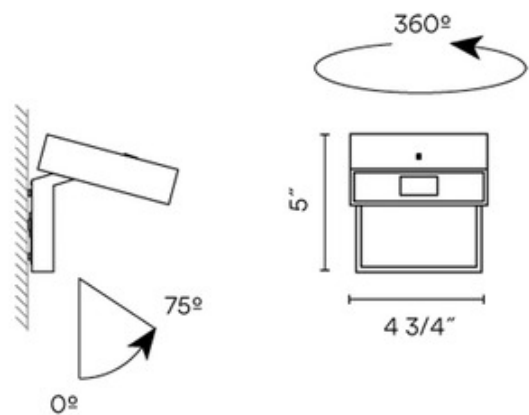

COMPANY	PROJECT	FIXTURE TYPE	APPROVED BY	DATE