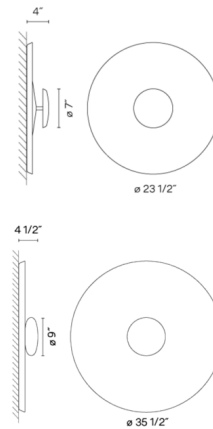

CLICK TO VIEW PRODUCT

Notes: