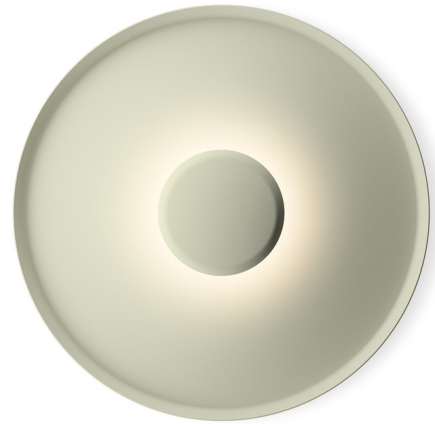

Lightology

lightology.com
866-954-4489
04-24-26

Project: _____

Company: _____

Location: _____ Fixture Type: _____

SPEC #: **VIB1068730**

Approved On: _____ Approved By: _____

Top Wall / Ceiling Flush Light

By Vibia

Description

The Top Wall / Ceiling Flush Lighting Fixture brings a clean timeless look to your space. The circular diffuser creates a unique halo effect of light across your room. May be mounted on the wall or ceiling.

Specifications

COLOR	N/A
BODY FINISH	Green
WATTAGE	26.4W
DIMMER	0-10V
DIMENSIONS	23.5"W x 4"H
INTEGRATED LED MODULE	1 x LED/26.4W/120V LED
COUNTRY OF ORIGIN	Spain

Technical Information

COLOR RENDERING	90 CRI
LAMP COLOR	2700K
LUMENS/WATT	109.09
LUMINOUS FLUX	2880 lumens