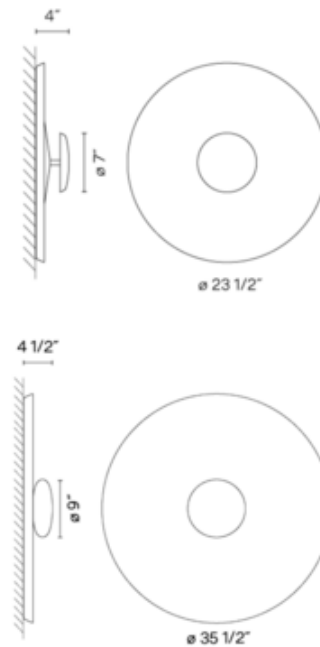

DESIGNER Ramos & Bassols
BRAND Vibia

DESCRIPTION

The Top Wall / Ceiling Flush Lighting Fixture brings a clean timeless look to your space. The circular diffuser creates a unique halo effect of light across your room. May be mounted on the wall or ceiling.

Shown in: Green

SHADE COLOR	N/A
BODY FINISH	Green
WATTAGE	26.4W
DIMMER	0-10V
DIMENSIONS	23.5"W x 4"H
INTEGRATED LED MODULE	
LAMP	1 x LED/26.4W/120V LED
<i>Technical Information</i>	
LUMINOUS FLUX	2880 lumens
LUMENS/WATT	109.09
LAMP COLOR	2700K
COLOR RENDERING	90 CRI
SPEC #	VIB1068730