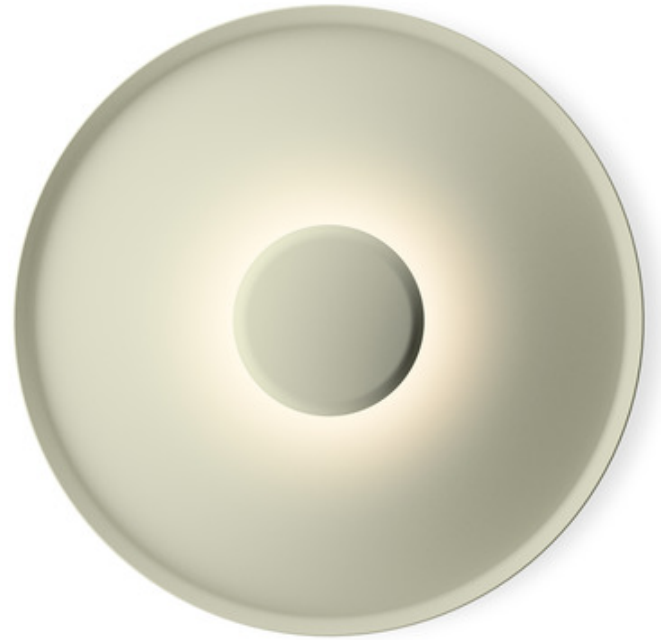

DESIGNER Ramos & Bassols
BRAND Vibia

DESCRIPTION

The Top Wall / Ceiling Flush Lighting Fixture brings a clean timeless look to your space. The circular diffuser creates a unique halo effect of light across your room. May be mounted on the wall or ceiling.

Shown in: Green

SHADE COLOR	N/A
BODY FINISH	Green
WATTAGE	26.4W
DIMMER	0-10V
DIMENSIONS	23.5"W x 4"H
INTEGRATED LED MODULE	
LAMP	1 x LED/26.4W/120V LED
<i>Technical Information</i>	
LUMINOUS FLUX	2880 lumens
LUMENS/WATT	109.09
LAMP COLOR	2700K
COLOR RENDERING	90 CRI
SPEC #	VIB1068730