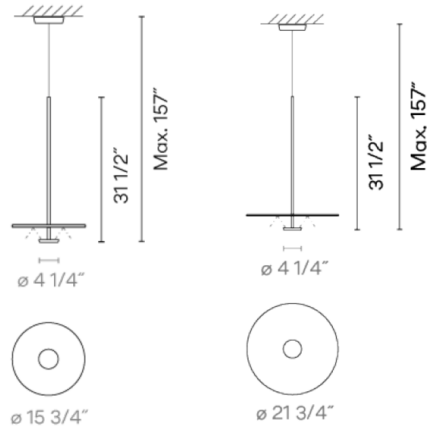

Shown in off white / white

CLICK TO VIEW PRODUCT

Notes: