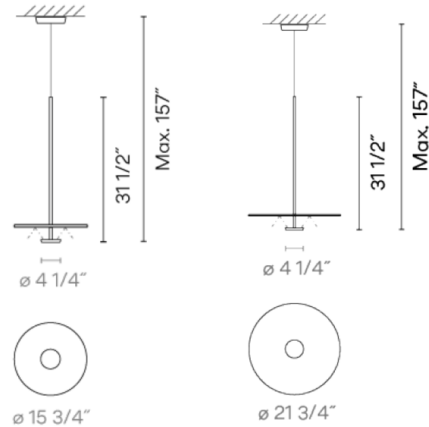

Shown in off white / white

CLICK TO VIEW PRODUCT

Notes: