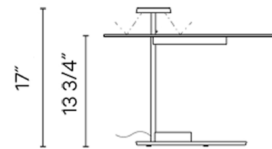

CLICK TO VIEW PRODUCT

Notes: