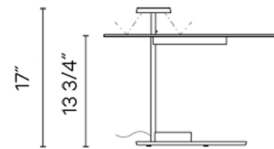

CLICK TO VIEW PRODUCT

Notes: