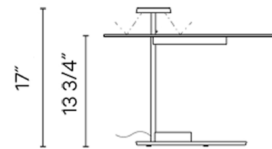

### Description

The Flat Table Lamp brings both light and function to your interior space. The simple metal pan acts as an auxiliary piece of furniture, reflecting light up across your room. Standard push dimmer is located on the cord.

### Specifications

COLOR . . . . . White  
BODY FINISH . . . . . Grey  
WATTAGE . . . . . 7W  
DIMMER . . . . . Included  
DIMENSIONS . . . . . 21.75"W x 17"H  
INTEGRATED LED MODULE . . . . . 1 x LED/7W/120-230V LED  
COUNTRY OF ORIGIN . . . . . Spain

### Technical Information

PRODUCT DIMENSIONS . . . . . Cord: 96"  
COLOR RENDERING . . . . . 90 CRI  
LAMP COLOR . . . . . 2700K  
LUMENS/WATT . . . . . 171.43  
LUMINOUS FLUX . . . . . 1200 lumens

Shown in grey / white