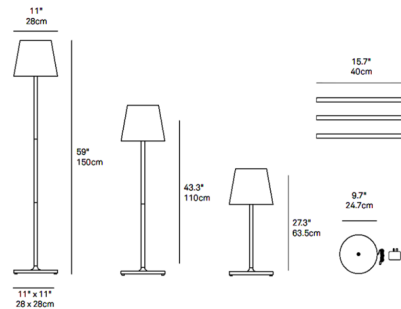

Lightology

lightology.com
866-954-4489
04-04-26

Project: _____
Company: _____
Location: _____ Fixture Type: _____
SPEC #: **ZFF1068739**
Approved On: _____ Approved By: _____

Poldina Pro XXL Indoor / Outdoor Rechargeable Floor Lamp

By Zafferano America

Description

The Poldina Pro XXL Indoor / Outdoor Rechargeable Floor Lamp brings a futuristic appeal into your home through its technological design. This wireless and rechargeable LED lamp emits a clean glow throughout a space, while the Poldina's thin body fits in a number of spaces. The Poldina is portable so bring it wherever you go. Adjustable height: 27/ 43 / 59 inch. Features color-select 2700K-3000K color temperature (470-500 lumens). Contact charging base included. Approximately 15 hours illumination. Charging time approximately 20 hours. Touch dimming. Suitable for indoor and outdoor (IP54) use.

Specifications

COLOR . . . . . N/A
BODY FINISH . . . . . Rust
WATTAGE 6.5W
DIMMER . . . . . Included
DIMENSIONS . . . . . 11"W x 59"H
INTEGRATED LED MODULE . . . . . 1 x LED/6.5W/120V LED

Technical Information

COLOR RENDERING . . . . . 80 CRI
LAMP COLOR . . . . . CCT Select
LUMENS/WATT 76.92
LUMINOUS FLUX . . . . . 500 lumens

Shown in rust

CLICK TO VIEW PRODUCT

Notes: