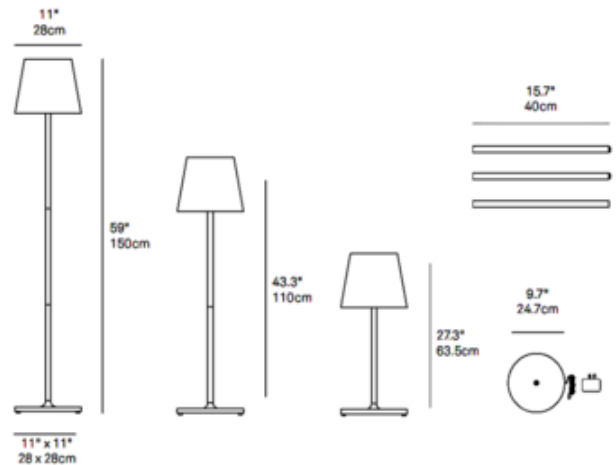

BRAND

Zafferano America

DESCRIPTION

The Poldina Pro XXL Indoor / Outdoor Rechargeable Floor Lamp brings a futuristic appeal into your home through its technological design. This wireless and rechargeable LED lamp emits a clean glow throughout a space, while the Poldina's thin body fits in a number of spaces. The Poldina is portable so bring it wherever you go. Adjustable height: 27/ 43 / 59 inch. Features color-select 2700K-3000K color temperature (470-500 lumens). Contact charging base included. Approximately 15 hours illumination. Charging time approximately 20 hours. Touch dimming. Suitable for indoor and outdoor (IP54) use.

Shown in: Rust

SHADE COLOR	N/A
BODY FINISH	Rust
WATTAGE	6.5W
DIMMER	Included
DIMENSIONS	11"W x 59"H
INTEGRATED LED MODULE	
LAMP	1 x LED/6.5W/120V LED
<i>Technical Information</i>	
LUMINOUS FLUX	500 lumens
LUMENS/WATT	76.92
LAMP COLOR	CCT Select
COLOR RENDERING	80 CRI
SPEC #	ZFF1068739