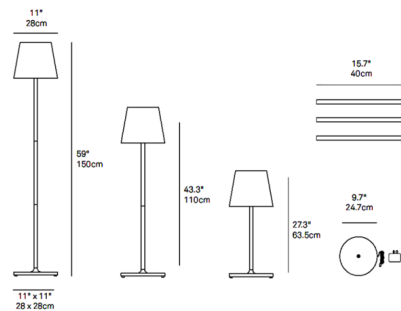

Lightology

lightology.com
866-954-4489
05-23-26

Project: _____
Company: _____
Location: _____ Fixture Type: _____
SPEC #: **ZFF1068739**
Approved On: _____ Approved By: _____

Poldina Pro XXL Indoor / Outdoor Rechargeable Floor Lamp

By Zafferano America

Description

The Poldina Pro XXL Indoor / Outdoor Rechargeable Floor Lamp brings a futuristic appeal into your home through its technological design. This wireless and rechargeable LED lamp emits a clean glow throughout a space, while the Poldina's thin body fits in a number of spaces. The Poldina is portable so bring it wherever you go. Adjustable height: 27/ 43 / 59 inch. Features color-select 2700K-3000K color temperature (470-500 lumens). Contact charging base included. Approximately 15 hours illumination. Charging time approximately 20 hours. Touch dimming. Suitable for indoor and outdoor (IP54) use.

Specifications

COLOR . . . . . N/A
BODY FINISH . . . . . Rust
WATTAGE 6.5W
DIMMER . . . . . Included
DIMENSIONS . . . . . 11"W x 59"H
INTEGRATED LED MODULE . . . . . 1 x LED/6.5W/120V LED

Technical Information

COLOR RENDERING . . . . . 80 CRI
LAMP COLOR . . . . . CCT Select
LUMENS/WATT 76.92
LUMINOUS FLUX . . . . . 500 lumens

Shown in rust

CLICK TO VIEW PRODUCT

Notes: