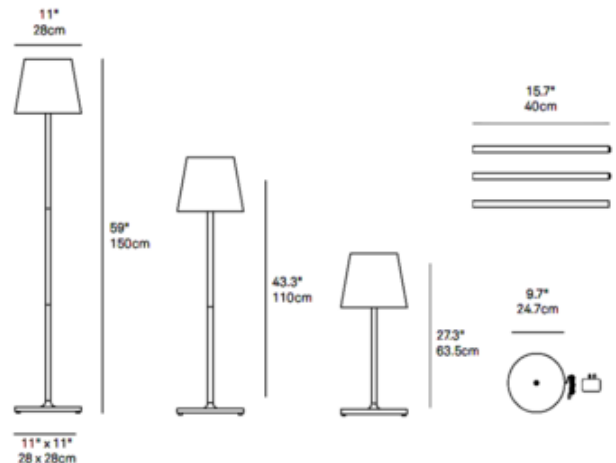

**BRAND**

Zafferano America

**DESCRIPTION**

The Poldina Pro XXL Indoor / Outdoor Rechargeable Floor Lamp brings a futuristic appeal into your home through its technological design. This wireless and rechargeable LED lamp emits a clean glow throughout a space, while the Poldina's thin body fits in a number of spaces. The Poldina is portable so bring it wherever you go. Adjustable height: 27/ 43 / 59 inch. Features color-select 2700K-3000K color temperature (470-500 lumens). Contact charging base included. Approximately 15 hours illumination. Charging time approximately 20 hours. Touch dimming. Suitable for indoor and outdoor (IP54) use.

Shown in: Rust

<b>SHADE COLOR</b>	N/A
<b>BODY FINISH</b>	Rust
<b>WATTAGE</b>	6.5W
<b>DIMMER</b>	Included
<b>DIMENSIONS</b>	11"W x 59"H
<b>INTEGRATED LED MODULE</b>	
<b>LAMP</b>	1 x LED/6.5W/120V LED

*Technical Information*

<b>LUMINOUS FLUX</b>	500 lumens
<b>LUMENS/WATT</b>	76.92
<b>LAMP COLOR</b>	CCT Select
<b>COLOR RENDERING</b>	80 CRI

**SPEC #** ZFF1068739

COMPANY	PROJECT	FIXTURE TYPE	APPROVED BY	DATE