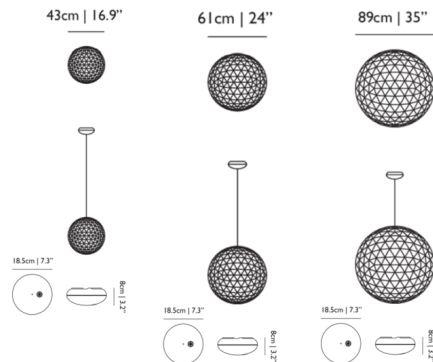

### Specifications

COLOR	.....	N/A
BODY FINISH	.....	Stainless Steel
WATTAGE	.....	16.6W
DIMMER	.....	N/A
DIMENSIONS	.....	16.9"W x 16.9"H
INTEGRATED LED MODULE	.....	92 x LED/0.18W/120V LED
COUNTRY OF ORIGIN	.....	Netherlands

### Technical Information

LAMP LIFE	.....	50000 hours
COLOR RENDERING	.....	92 CRI
LAMP COLOR	.....	2523K
LUMENS/WATT	.....	3,688.89
LUMINOUS FLUX	.....	664 lumens

Shown in stainless steel

CLICK TO VIEW PRODUCT