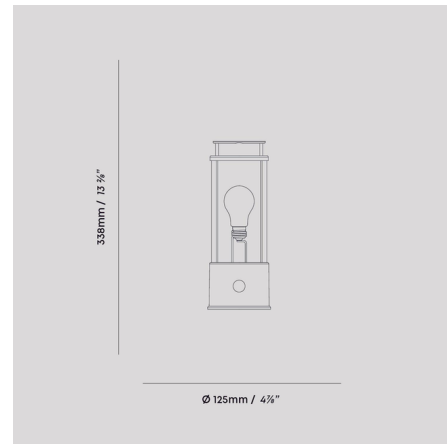

### Specifications

COLOR . . . . . Brass  
 BODY FINISH . . . . . Pleasure Garden  
 WATTAGE . . . . . 10W  
 DIMMER . . . . . Included  
 DIMENSIONS . . . . . 5.375"W x 13.25"H x 4.875"D  
 INTEGRATED LED MODULE . . . . . 1 x A19/Medium (E26)/10W/12V LED

### Technical Information

LAMP LIFE . . . . . 15000 hours  
 COLOR RENDERING . . . . . 97 CRI  
 LAMP COLOR  
 LUMENS/WATT . . . . . 40.00  
 LUMINOUS FLUX . . . . . 400 lumens

Shown in pleasure garden / brass