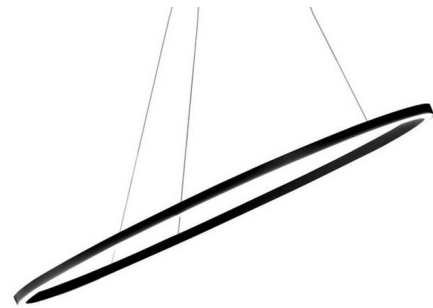

Lightology

lightology.com
866-954-4489
04-22-26

Project: _____

Company: _____

Location: _____ Fixture Type: _____

SPEC #: **NIL1068834**

Approved On: _____ Approved By: _____

Ellisse Minor Downlight Pendant - Overstock By Nemo

Description

The Ellisse Minor Pendant, with downlight, brings an open airy feel to a variety of interior spaces. An aluminum ring can be adjusted to your desired position, creating a one-of-a-kind piece.

Specifications

COLOR	Opal
BODY FINISH	Black
WATTAGE	54W
DIMMER	0-10V
DIMENSIONS	37.8"W x 0.8"H x 15.7"D
INTEGRATED LED MODULE	1 x LED/54W/120V LED

Technical Information

PRODUCT DIMENSIONS	Cable Length: 98"
COLOR RENDERING	85 CRI
LAMP COLOR	2700K
LUMENS/WATT	32.96
LUMINOUS FLUX	1780 lumens

Shown in black / opal