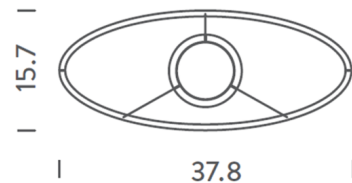

Shown in black / opal