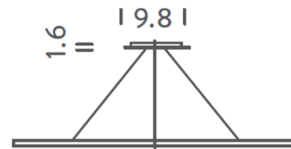

Shown in black / opal