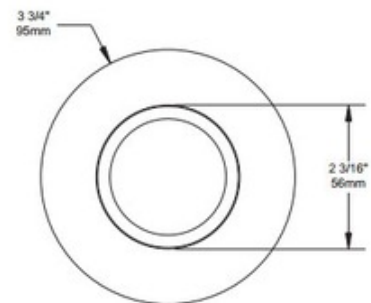

**BRAND**

Contrast Lighting

**DESCRIPTION**

T4000 3 inch low profile adjustable trim. Trim finish available in Architectural Bronze, Matte White, or Chrome. One 20-35 watt, 120 volt GU5.3 MR16 or LED equivalent bulb is required, but not included. See housing specification for dimmer information. 3.75 inch diameter x 1.25 inch height. A complete fixture includes a housing and trim, sold separately.

<b>TRIM COLOR</b>	N/A
<b>BODY FINISH</b>	Matte White
<b>WATTAGE</b>	35W
<b>DIMMER</b>	Dimmable
<b>DIMENSIONS</b>	3.75"W x 1.25"H
<b>BULB NOT INCLUDED</b>	
<b>LAMP</b>	1 x MR16/GU5.3 (bipin)/35W/12V Halogen 1 x MR16/GU5.3 (bipin)/12V LED

*Technical Information*

<b>FUNCTION</b>	Adjustable Accent
<b>CEILING TYPE</b>	Drywall with Trim
<b>APERTURE SHAPE</b>	Round
<b>APERTURE SIZE</b>	3.000"

**SPEC #** CLT106891

COMPANY	PROJECT	FIXTURE TYPE	APPROVED BY	DATE