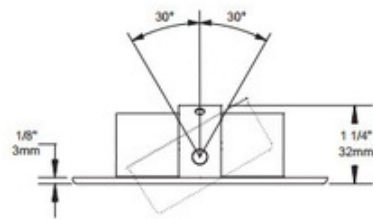

**BRAND**

Contrast Lighting

**DESCRIPTION**

T4000 3 inch low profile adjustable trim. Trim finish available in Architectural Bronze, Matte White, or Chrome. One 20-35 watt, 120 volt GU5.3 MR16 or LED equivalent bulb is required, but not included. See housing specification for dimmer information. 3.75 inch diameter x 1.25 inch height. A complete fixture includes a housing and trim, sold separately.

<b>TRIM COLOR</b>	N/A
<b>BODY FINISH</b>	Matte White
<b>WATTAGE</b>	35W
<b>DIMMER</b>	Dimmable
<b>DIMENSIONS</b>	3.75"W x 1.25"H
<b>BULB NOT INCLUDED</b>	
<b>LAMP</b>	1 x MR16/GU5.3 (bipin)/35W/12V Halogen 1 x MR16/GU5.3 (bipin)/12V LED

*Technical Information*

<b>FUNCTION</b>	Adjustable Accent
<b>CEILING TYPE</b>	Drywall with Trim
<b>APERTURE SHAPE</b>	Round
<b>APERTURE SIZE</b>	3.000"

**SPEC #** CLT106891

COMPANY	PROJECT	FIXTURE TYPE	APPROVED BY	DATE