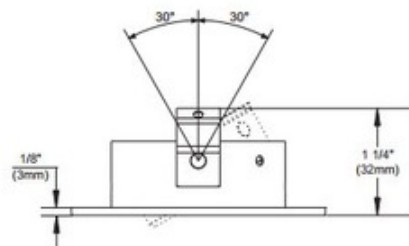

BRAND

Contrast Lighting

DESCRIPTION

T4125 3 inch low profile square adjustable 30 degree trim. Trim finish available in White, Black, 24K Gold, Chrome, Brushed Chrome, Architectural Bronze, Antique Copper, Matte White, Brushed Nickel, Satin Nickel or Metallic Grey. One 20-35 watt, 12 volt GU5.3 MR16 or LED equivalent bulb is required, but not included. Wattage dependent on housing/trim combination. See housing for dimming. 3.75 inch square x 1.25 inch height. A complete fixture includes a housing and trim, sold separately.

TRIM COLOR	N/A
BODY FINISH	Matte White
WATTAGE	35W
DIMMER	Dimmable
DIMENSIONS	3.75"W x 1.25"H x 3.75"D
BULB NOT INCLUDED	
LAMP	1 x MR16/GU5.3 (bipin)/35W/12V Halogen 1 x MR16/GU5.3 (bipin)/12V LED

Technical Information

FUNCTION	Adjustable Accent
CEILING TYPE	Drywall with Trim
APERTURE SHAPE	Round
APERTURE SIZE	3.000"

SPEC # CLT106895

COMPANY

PROJECT

FIXTURE TYPE

APPROVED BY

DATE
