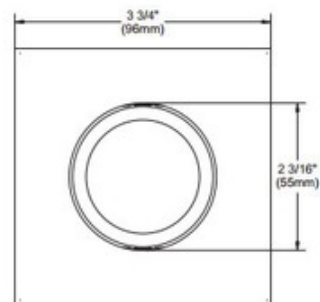

BRAND

Contrast Lighting

DESCRIPTION

T4125 3 inch low profile square adjustable 30 degree trim. Trim finish available in White, Black, 24K Gold, Chrome, Brushed Chrome, Architectural Bronze, Antique Copper, Matte White, Brushed Nickel, Satin Nickel or Metallic Grey. One 20-35 watt, 12 volt GU5.3 MR16 or LED equivalent bulb is required, but not included. Wattage dependent on housing/trim combination. See housing for dimming. 3.75 inch square x 1.25 inch height. A complete fixture includes a housing and trim, sold separately.

TRIM COLOR	N/A
BODY FINISH	Matte White
WATTAGE	35W
DIMMER	Dimmable
DIMENSIONS	3.75"W x 1.25"H x 3.75"D
BULB NOT INCLUDED	
LAMP	1 x MR16/GU5.3 (bipin)/35W/12V Halogen 1 x MR16/GU5.3 (bipin)/12V LED

Technical Information

FUNCTION	Adjustable Accent
CEILING TYPE	Drywall with Trim
APERTURE SHAPE	Round
APERTURE SIZE	3.000"

SPEC # CLT106895

COMPANY

PROJECT

FIXTURE TYPE

APPROVED BY

DATE
