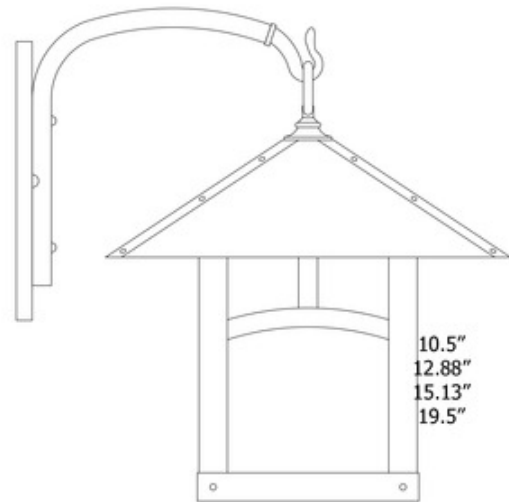

BRAND

Arroyo Craftsman

DESCRIPTION

The Evergreen Hook Wall Sconce brings a simple farmhouse look to your interior space. The glass panels are complemented by a smooth frame that casts warm shadows across your area. Available with an Arch Overlay, Pine Needles Overlay, Hummingbird Overlay, Sycamore Overlay, or Double T-Bar overlay on the glass or No overlay. Available in four sizes. Please note, the glass and overlay will be the same color/finish as indicated on the color/finish swatch, images of overlay are for reference only. NOTE: 7 inch size is not available with the Hummingbird Overlay.

SHADE COLOR	Clear Seedy
BODY FINISH	Satin Black
WATTAGE	100W
DIMMER	Standard 120V
DIMENSIONS	7"W x 10.5"H x 8.75"D
BULB NOT INCLUDED	
LAMP	1 x A19/Medium (E26)/100W/120V Incandescent 1 x A19/Medium (E26)/120V LED

Technical Information

PRODUCT DIMENSIONS	Backplate: 4" x 8" Rect
---------------------------	-------------------------

SPEC #	ARR1069352
---------------	------------

Depth: 8.75" / 11.75" / 14.38" / 19.5"

10.5"
12.88"
15.13"
19.5"

7" / 9" / 12" / 16"

COMPANY	PROJECT	FIXTURE TYPE	APPROVED BY	DATE