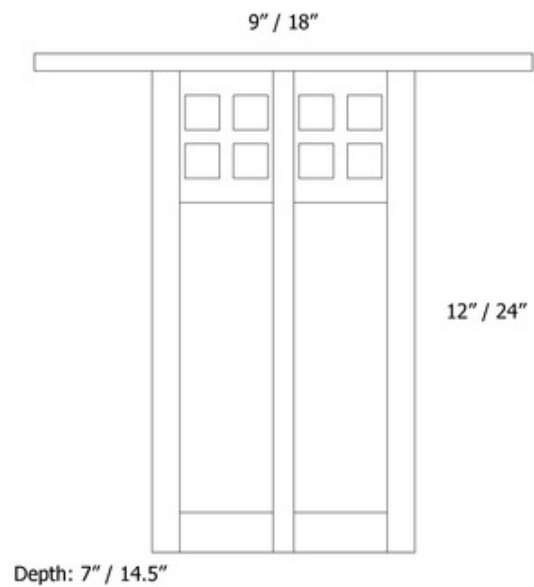

BRAND

Arroyo Craftsman

DESCRIPTION

The Glasgow Long Flush Outdoor Wall Sconce bring a clean simple look to your exterior space. The glass panels are complemented by a smooth frame that casts warm shadows across your area. Available in two sizes.

SHADE COLOR	Frosted
BODY FINISH	Satin Black
WATTAGE	100W
DIMMER	Standard 120V
DIMENSIONS	9"W x 12"H x 7"D
BULB NOT INCLUDED	
LAMP	1 x A19/Medium (E26)/100W/120V Incandescent 1 x A19/Medium (E26)/120V LED

Technical Information

PRODUCT DIMENSIONS	Backplate: 4.125" x 6" Rect
---------------------------	-----------------------------

SPEC #

ARR1070119

COMPANY	PROJECT	FIXTURE TYPE	APPROVED BY	DATE