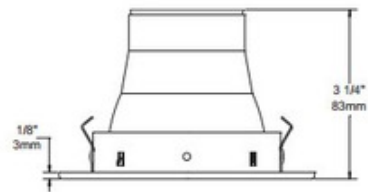

**BRAND**

Contrast Lighting

**DESCRIPTION**

R2020 4 Inch Deep Regressed Trim available in Matte White, Satin Nickel, Chrome, Architectural Bronze, Black, 24K Gold, Brushed Chrome, Antique Copper, Brushed Nickel, White, Satin Nickel or Metallic Grey. Features aluminum semi-specular low iridescence reflector. One 50 watt, 12 volt GU5.3 MR16 bulb is required, but not included. See housing specification for dimmer information. Suitable for damp locations. UL listed. 4.9 inch diameter x 3.25 inch height. A complete fixture includes a housing and trim, sold separately.

<b>TRIM COLOR</b>	N/A
<b>BODY FINISH</b>	Matte White
<b>WATTAGE</b>	N/A
<b>DIMMER</b>	Dimmable
<b>DIMENSIONS</b>	4.9"W x 3.25"H
<b>BULB NOT INCLUDED</b>	
<b>LAMP</b>	1 x MR16/GU5.3 (bipin)/12V Halogen 1 x MR16/GU5.3 (bipin)/12V LED

*Technical Information*

<b>FUNCTION</b>	Downlight
<b>CEILING TYPE</b>	Drywall with Trim
<b>APERTURE SHAPE</b>	Round
<b>APERTURE SIZE</b>	4.000"

**SPEC #** CLT107058

COMPANY	PROJECT	FIXTURE TYPE	APPROVED BY	DATE