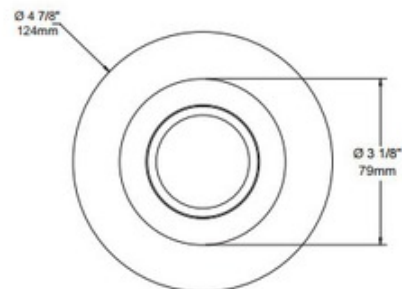

**BRAND**

Contrast Lighting

**DESCRIPTION**

R2020 4 Inch Deep Regressed Trim available in Matte White, Satin Nickel, Chrome, Architectural Bronze, Black, 24K Gold, Brushed Chrome, Antique Copper, Brushed Nickel, White, Satin Nickel or Metallic Grey. Features aluminum semi-specular low iridescence reflector. One 50 watt, 12 volt GU5.3 MR16 bulb is required, but not included. See housing specification for dimmer information. Suitable for damp locations. UL listed. 4.9 inch diameter x 3.25 inch height. A complete fixture includes a housing and trim, sold separately.

<b>TRIM COLOR</b>	N/A
<b>BODY FINISH</b>	Matte White
<b>WATTAGE</b>	N/A
<b>DIMMER</b>	Dimmable
<b>DIMENSIONS</b>	4.9"W x 3.25"H
<b>BULB NOT INCLUDED</b>	
<b>LAMP</b>	1 x MR16/GU5.3 (bipin)/12V Halogen 1 x MR16/GU5.3 (bipin)/12V LED

*Technical Information*

<b>FUNCTION</b>	Downlight
<b>CEILING TYPE</b>	Drywall with Trim
<b>APERTURE SHAPE</b>	Round
<b>APERTURE SIZE</b>	4.000"

**SPEC #** CLT107058

COMPANY	PROJECT	FIXTURE TYPE	APPROVED BY	DATE