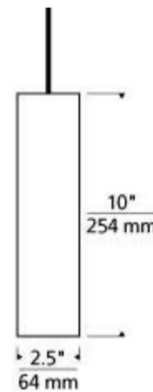

Lightology

lightology.com
866-954-4489
04-27-26

Project: _____
Company: _____
Location: _____ Fixture Type: _____
SPEC #: **TLG10706**
Approved On: _____ Approved By: _____

Piper Freejack Pendant - Discontinued Floor Model By Visual Comfort Modern

Description

Piper Freejack Pendant features a sleek cylinder shaped metal shade providing crisp downlight. Compatible for use with 1-circuit Monorail track system or Freejack canopy. Supplied with six feet of field-cutable suspension cable and a Freejack connector. Freejack canopy required if used as a monopoint, sold separately. Dimmer type dependent on system transformer (low voltage magnetic or electronic low voltage). NOTE: This is a discontinued model and limited to quantity on hand.

Shown in satin nickel / black

Specifications

SHADE COLOR	Black
BODY FINISH	Satin Nickel
WATTAGE	50W
DIMMER	Standard 120V
DIMENSIONS	2.5"W x 10"H
BULB NOT INCLUDED	1 x JC/GY6.35 (bipin)/50W/12V Halogen
OTHER BULB OPTIONS	1 x MR16/GU5.3 (bipin)/12V LED